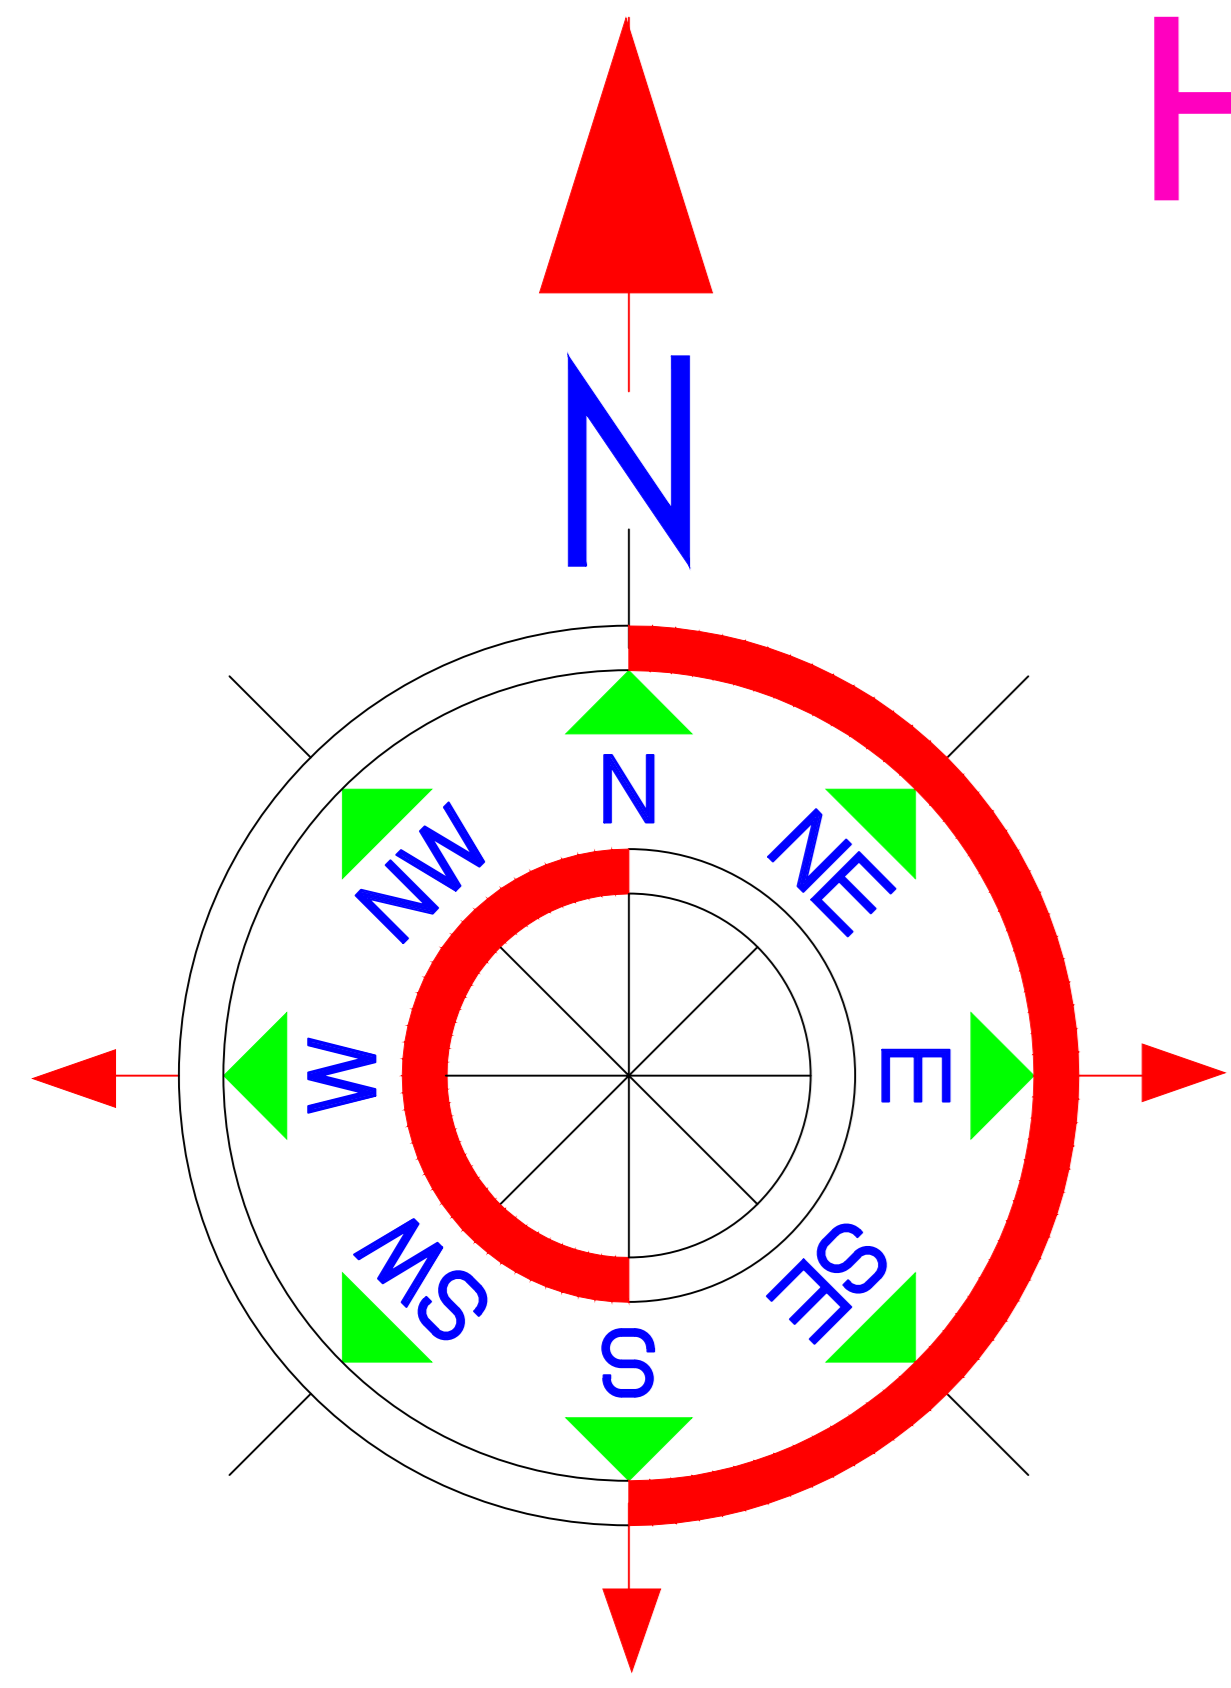

HORTICULTURE UNIVERSITY SITE LAND AT VILLAGE BAKHTAWARPUR urf RAIYA, JHAJJAR

Sr. No.	Area Name	Symbol & colours
1	Floriculture	[Purple dotted pattern]
2	Fruit Nursery	[Yellow triangle pattern]
3	Leafy Vegetables	[Green triangle pattern]
4	Orchards	[Yellow circle pattern]
5	Organic Farm	[Yellow diagonal line pattern]
6	Orchade Integrated farm	[Purple horizontal line pattern]
7	Vegetable seed	[White square grid pattern]
8	Vegetable research area	[Grey diagonal line pattern]
9	Building area etc.	[Blue diagonal line pattern]
10	Pound	[Light blue solid color]
11	Green belt 4' wide	[Dark green solid color]
12	Road	[Red solid color]
13	Kothra	[Yellow solid color]
14	Electric Line	[Yellow dashed line]
15	Mushroom unit	[White square grid pattern]
16	Operational Room	[Pink diagonal line pattern]
17	High tech greenhouse	[Grey diagonal line pattern]
18	Field gene bank	[Brown dotted pattern]
19	Poly house	[White solid color]
20	Retractable poly house	[Red solid color]
21	Power House	[Dark grey solid color]