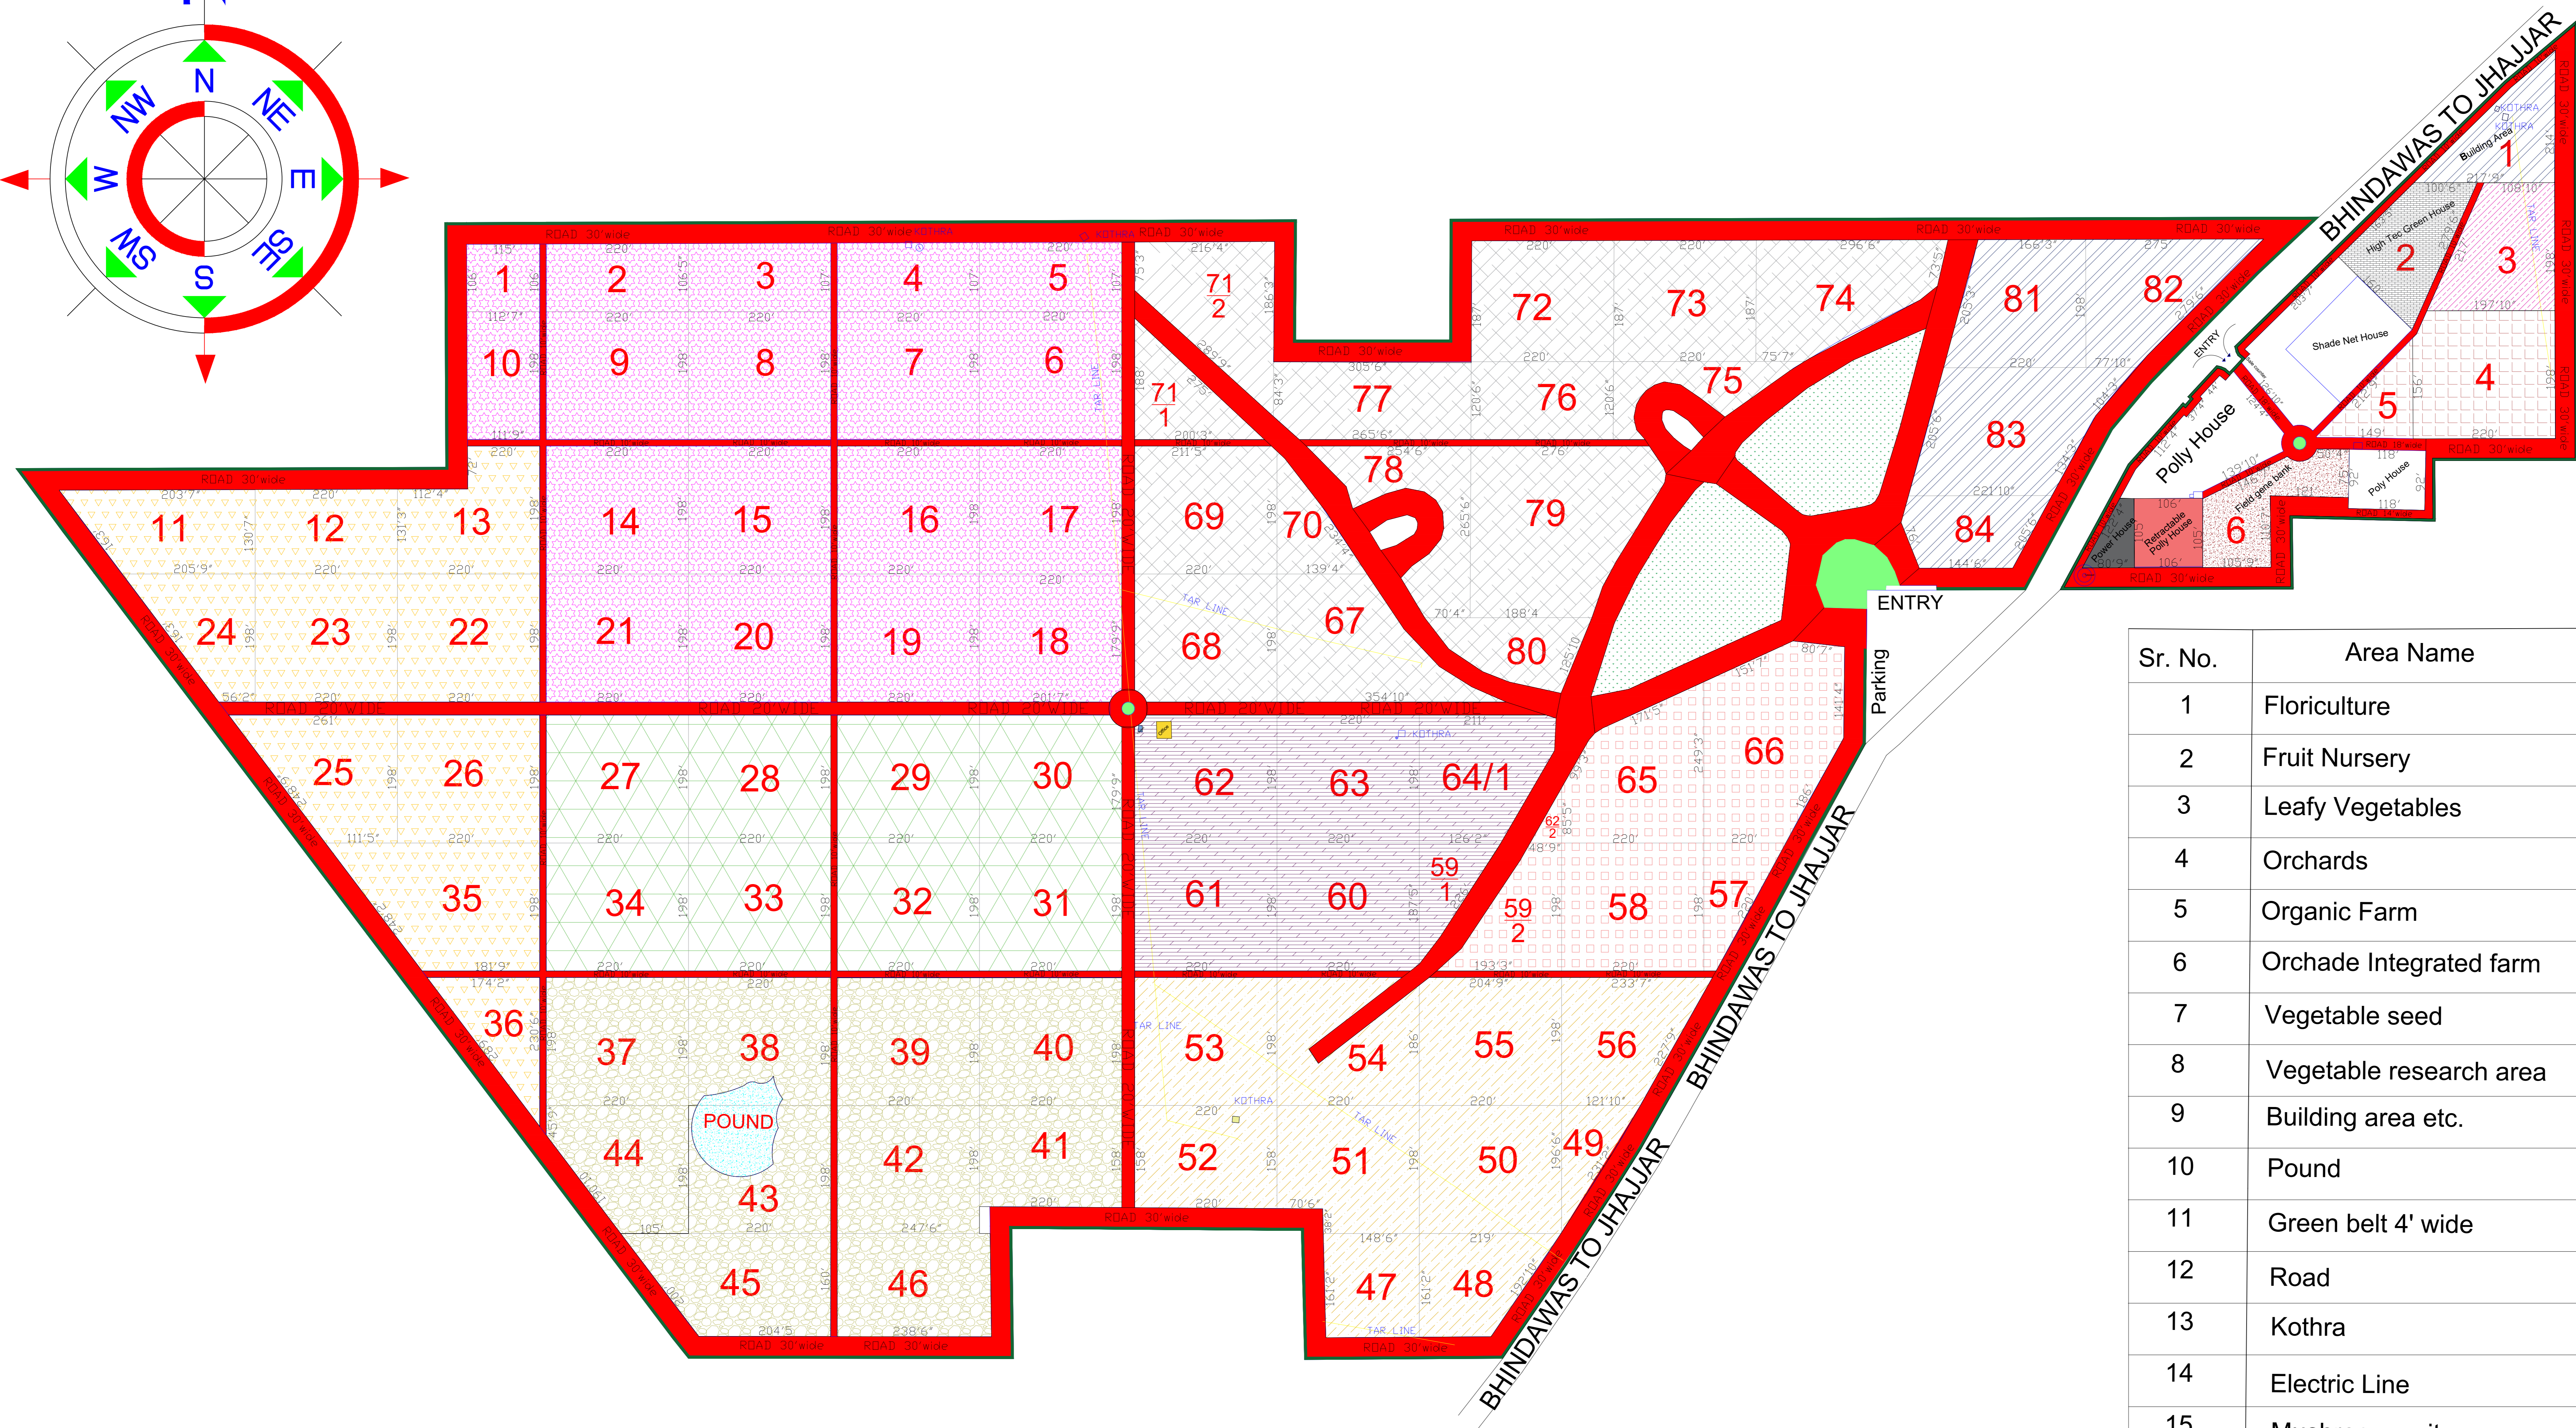

HORTICULTURE UNIVERSITY SITE LAND AT VILLAGE BAKHTAWARPUR urf RAIYA, JHAJJAR

Sr. No.	Area Name	Symbol & colours
1	Floriculture	[Purple dotted pattern]
2	Fruit Nursery	[Yellow triangle pattern]
3	Leafy Vegetables	[Green triangle pattern]
4	Orchards	[Yellow circle pattern]
5	Organic Farm	[Yellow diagonal line pattern]
6	Orchade Integrated farm	[Purple horizontal line pattern]
7	Vegetable seed	[White square grid pattern]
8	Vegetable research area	[Grey diagonal line pattern]
9	Building area etc.	[Blue diagonal line pattern]
10	Pound	[Light blue solid color]
11	Green belt 4' wide	[Dark green solid color]
12	Road	[Red solid color]
13	Kothra	[Yellow solid color]
14	Electric Line	[Yellow dashed line]
15	Mushroom unit	[White square grid pattern]
16	Operational Room	[Pink diagonal line pattern]
17	High tech greenhouse	[Grey diagonal line pattern]
18	Field gene bank	[Brown dotted pattern]
19	Poly house	[White solid color]
20	Retractable poly house	[Red solid color]
21	Power House	[Dark grey solid color]